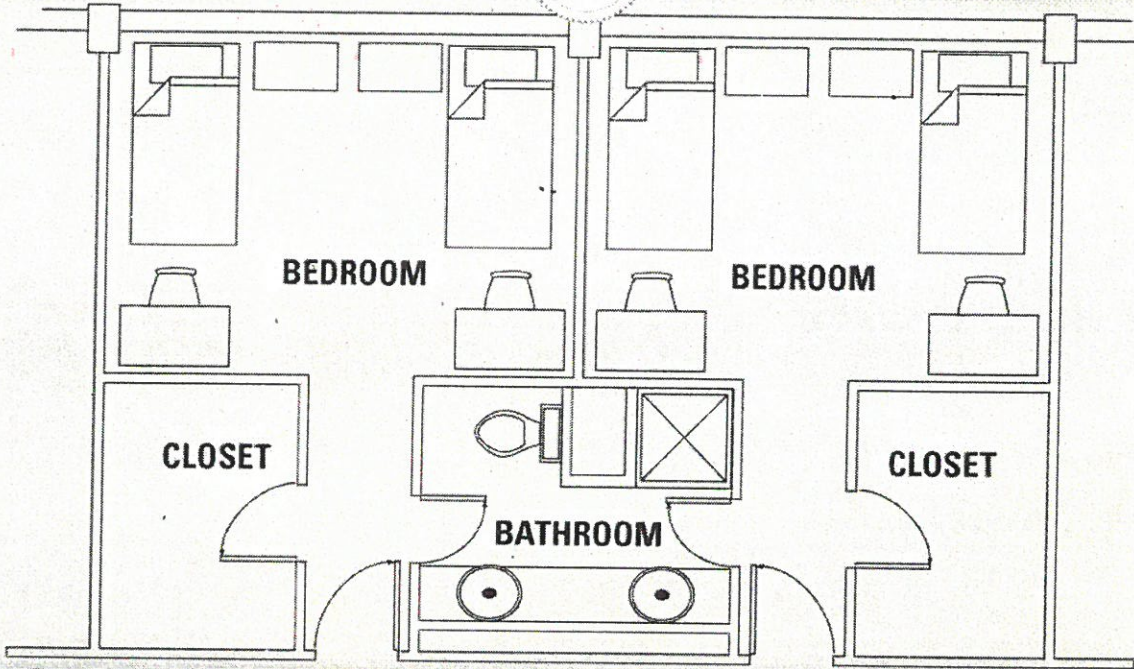

UNIVERSITY HALL

ROOM DIMENSIONS	12 X 13' 6"
WINDOW DIMENSION	3'8" X 4' 3"
WINDOW HEIGHT (FROM TOP OF WINDOW TO THE DESK)	3' 8" X 4' 10"
TWIN BED	80"
MATTRESS SIZE	36" X 80"
DRESSER (NOT MOVABLE)	4 DRAWER
DESK (NOT MOVABLE)	37" W X 23" D
CHAIR	WOODEN - TWO POSITION
BATHROOM ADJOINS THE BEDROOM	
SHOWER CURTAIN	STALL SIZE
TOILET	STANDARD
SINK IN THE ROOM (SMALL CABINET UNDERNEATH)	
TOWEL RACK	STANDARD